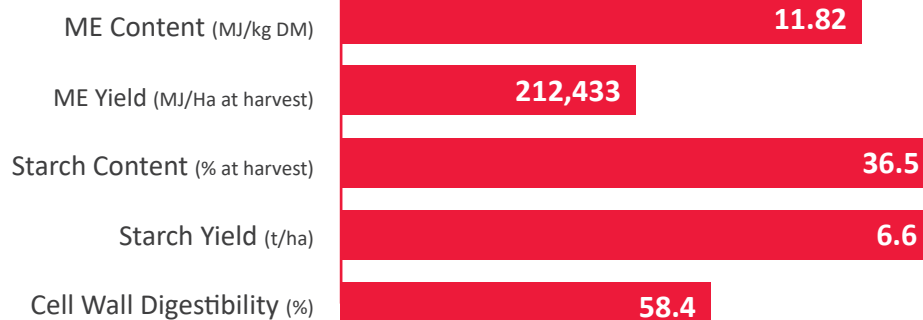

QUALITY DATA

Data Source: Limagrains estimated position on BSPB/NIAB Descriptive List 2024. On the 1-9 scales, high figures (e.g. above 7.0) indicate strength in this character.